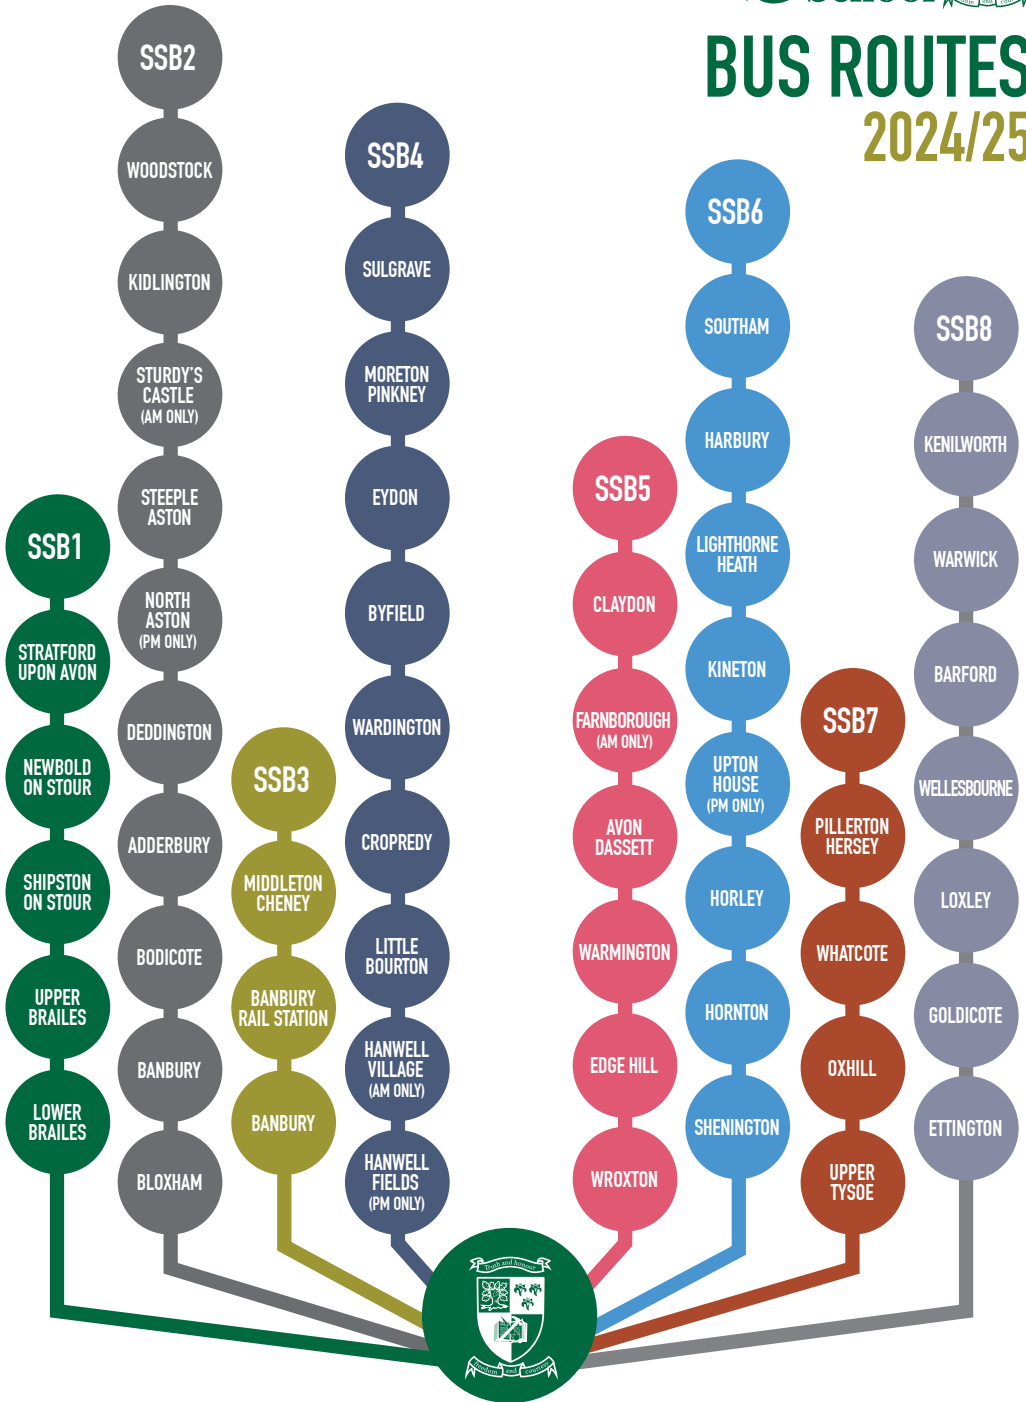

BUS ROUTES

2024/25

BUS ROUTES

2024/25

Sibford School operates a number of bus routes for pupils to travel to school and back home using both school minibuses and coaches.

- Pupils in Year 3 and above may travel on our minibuses.
- Pupils in Year 5 and above may travel on coaches (routes SSB1 and SSB2).
- Younger pupils may be able to travel on minibuses/coaches if accompanied by an older sibling in certain circumstances.
- If you wish your child to use one of these bus services, please contact Kate Oldroyd on travel@sibfordschool.co.uk for more information regarding costs and times.